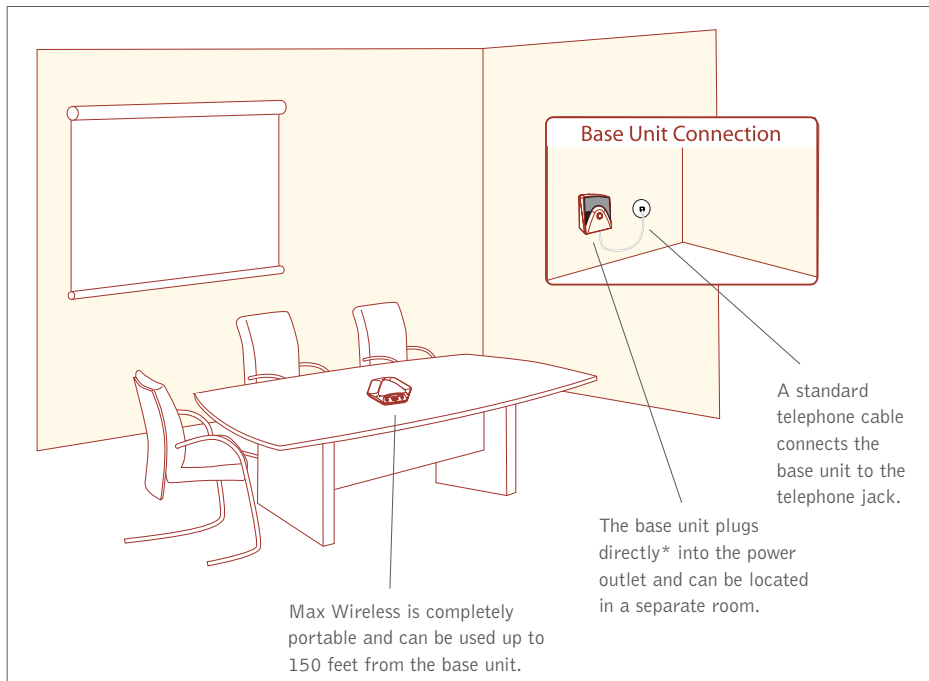

WIRELESS

Max Wireless makes any room a conference room and provides a clean look with no wires on the table or floor.

SUPERIOR AUDIO

The clear, full sound of the Max Wireless facilitates more natural interaction among participants.

ADVANCED PRODUCT FEATURES

- Digital spread spectrum—provides completely secure conferencing
- 150 foot wireless signal range—use in multiple rooms without moving the base unit
- Up to 8 hours of talk-time—conduct long conferences without recharging
- Dual function power supply/charger—continue your conference while charging
- 4 hour charging time—quickly prepare phone for next conference
- Automatic power-save mode—conserve battery life
- 360° microphone coverage—ensures all participants are being heard
- Speed dial—store 10 frequently dialed numbers
- Audible warnings—receive alerts when the phone is out of range or needs recharging
- Phone paging—locate the phone when it has been moved away from the base unit
- Recording output on base unit—connect to a recording device and capture both sides of the conversation
- Mute button—easily mute the phone for private discussions

Max™ Wireless

PRODUCT APPLICATIONS

*International base unit requires separate power cable.

Max wireless provides a clean look with no wires on the table or floor.

Perfectly suited for budget-minded customers who demand quality, the Max Wireless is a great option for small meeting spaces, executive offices, or clustered rooms that can now share a phone. The Max Wireless accommodates up to eight participants.