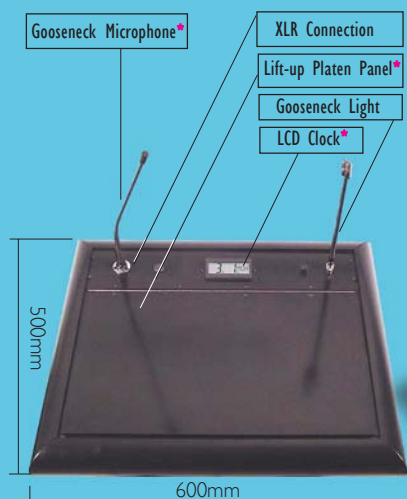

A professional looking lectern for true professionals.

The Lectern Pro series offers a range of options in appearance and functionality;

From the Basic 100 and 200 models, with no accessories, through to the Executive 400 and 500 models, which can include such features as a built-in 40W amplifier, gooseneck microphone, gooseneck desktop light, LCD clock, and hand-held UHF microphone. (See specifications below for options)

When the speaker is the centre of attention, the LecternPro provides a strong focal point – the professional IMAGE.

LB200S Tabletop Lectern

LS300S Full Height Lectern

*May be standard or optional depending on model - see specifications

SPECIFICATIONS - LecternPro

	EXECUTIVE LE500	EXECUTIVE-AMP LE400	STANDARD LS300	CONTROL LC300	BASIC-DESK LB200	BASIC LB100
1. FRAME COLOURS*: S=Rich Silver, B=Ripple Black						
2. PANEL FABRIC COLOURS**: T= Twill Range: Slate (Grey/blue) or Black C= Custom: (Fabric supplied by customer)						
full height	full height	full height	full height	full height	desk height	full height
XLR x2	40W PA amp	XLR	XLR	XLR	No accessories	No accessories
clock/light	XLR & UHF mics & clock/light	light	light	control panel		
Frame Colour*	S, B	S, B	S, B	S, B	S, B	S, B
Panel Fabric Colour**	T or C	T or C	T or C	T or C	T	T
XLR Mic connector		#	#	#		
XLR Mic connectors(x2)	#					
UHF Mic/Rx included (Handheld)		#				
XLR Mic included (Gooseneck)		#				
Light	#	#	#	#		
XLR socket to ext Amp	# (x2)		#	#		
40W built-in PA Amp		#				
Amp Controls (Vol/Base/etc)		#				
6.5mm Mic input		#				
Speaker out connection		#				
Aux RCA audio input		#				
LCD Clock	#	#	Optional	Optional	Optional	Optional
Lift up Lid (for documents, etc)	#	#	#			
Room for Touchscreen (60mm depth)	#	#	#		#	#
Demountable for transport	#	#	#	#	#	#
Control System (see brochure)				#		