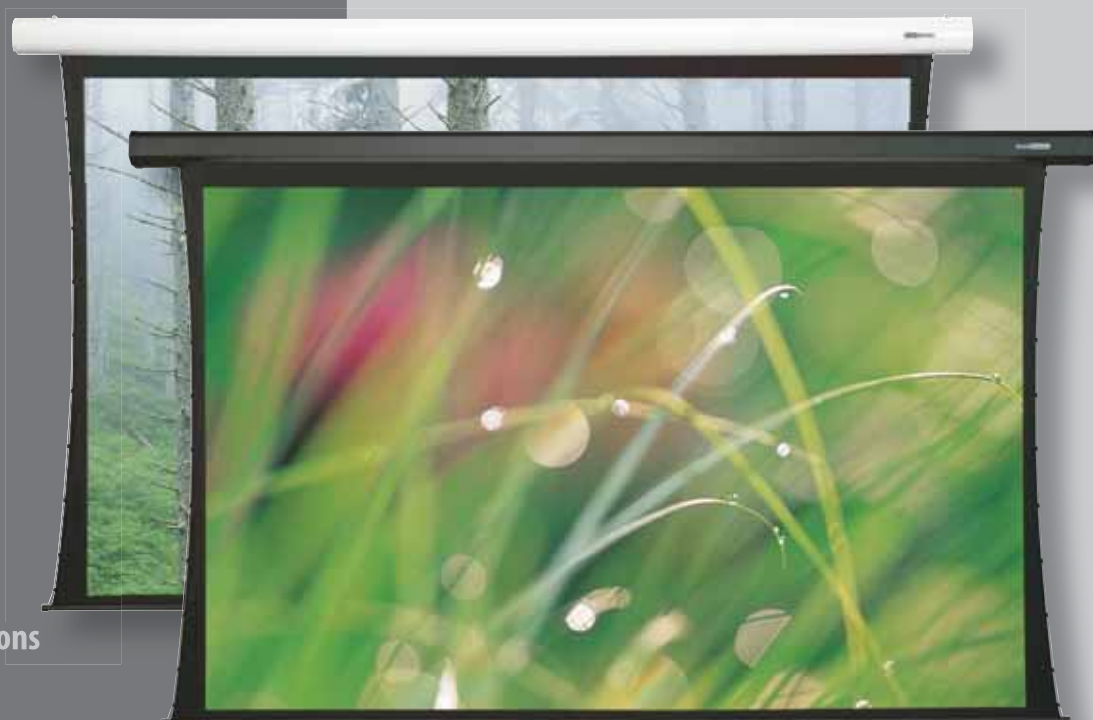

Side Tensioned Roller Screens

The Side Tension system provided the ultimate experience in a motorised projection screen, providing the best possible lay flat with it's large diameter roller and side tensioning system to pull the screen flat, suitable for home theatre.

ElectriCinema

Lecturer

Side Tensioned Roller Screens

LECTURER 05 / ELECTRICINEMA 06

Item No.	Picture (mm)	Format
05/06 07211	1100 x 1465	Video/4:3
05/06 08411	1280 x 1705	Video/4:3
05/06 09611	1465 x 1950	Video/4:3
05/06 10011	1525 x 2035	Video/4:3
05/06 11511	1755 x 2340	Video/4:3
05/06 13011	1980 x 2640	Video/4:3
05/06 15011	2285 x 3050	Video/4:3
05/06 18011	2745 x 3660	Video/4:3
05/06 07221	895 x 1595	HDTV/16:9
05/06 08421	1045 x 1860	HDTV/16:9
05/06 09621	1195 x 2125	HDTV/16:9
05/06 10021	1245 x 2215	HDTV/16:9
05/06 11521	1430 x 2545	HDTV/16:9
05/06 12021	1495 x 2655	HDTV/16:9
05/06 13021	1615 x 2880	HDTV/16:9
05/06 15021	1865 x 3320	HDTV/16:9